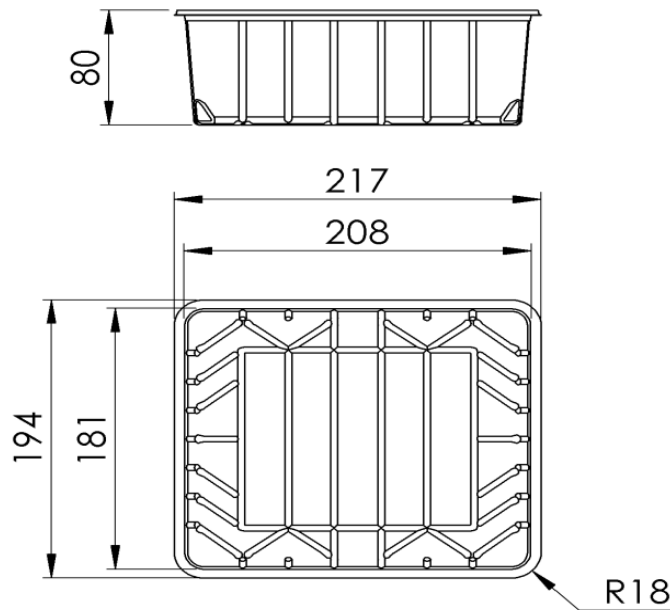

## Technical Data Sheet

Tray

Tamar

### Packaging specifications

Type of pallet	Wood
Units per package	400
Package per pallet	16
Total units per pallet	6400

**Food contact approval** In compliance with the EU 10/2011, Israel standard 5113, CFR 21 USA-FDA